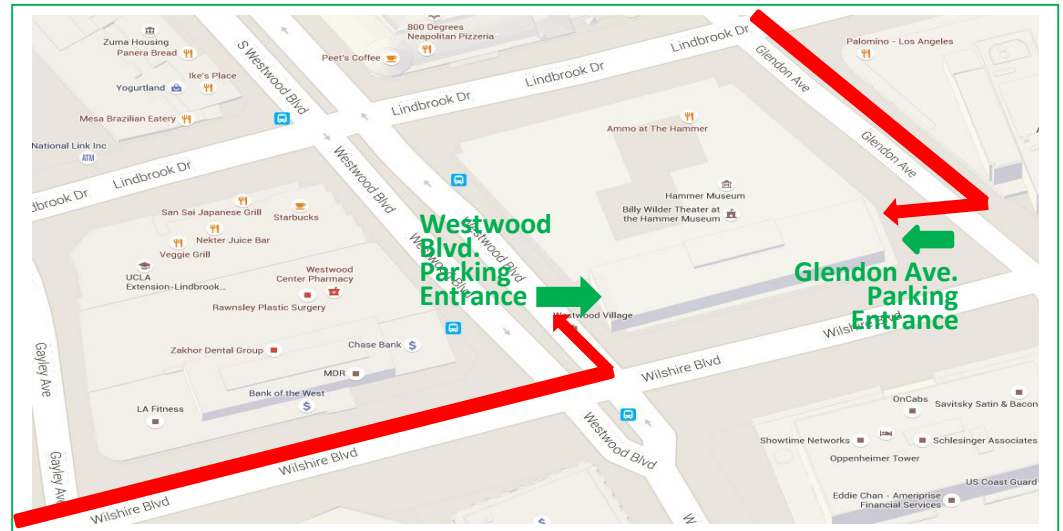

# Directions to **UCLA WILSHIRE GLENDON**

10889 Wilshire Blvd., Ste. 1520 Los Angeles, CA 90024 310-443-6605

## FROM FREEWAY:

1. Exit the 405 Fwy North or South and go eastbound on Wilshire Blvd.
2. Stay in the righthand left turn lane as you approach Westwood Blvd.
3. Turn left on Westwood Blvd.
4. Take the first right hand entrance into the parking structure and pull a parking ticket from the dispenser

## FROM CAMPUS:

1. Find your way to the corner of Glendon and Lindbrook
2. Go southbound on Glendon.
3. Take the second entrance (just past loading dock entrance) on the right hand side and pull a parking ticket from the dispenser

# UCLA LOT 38 VALIDATED PARKING TICKET